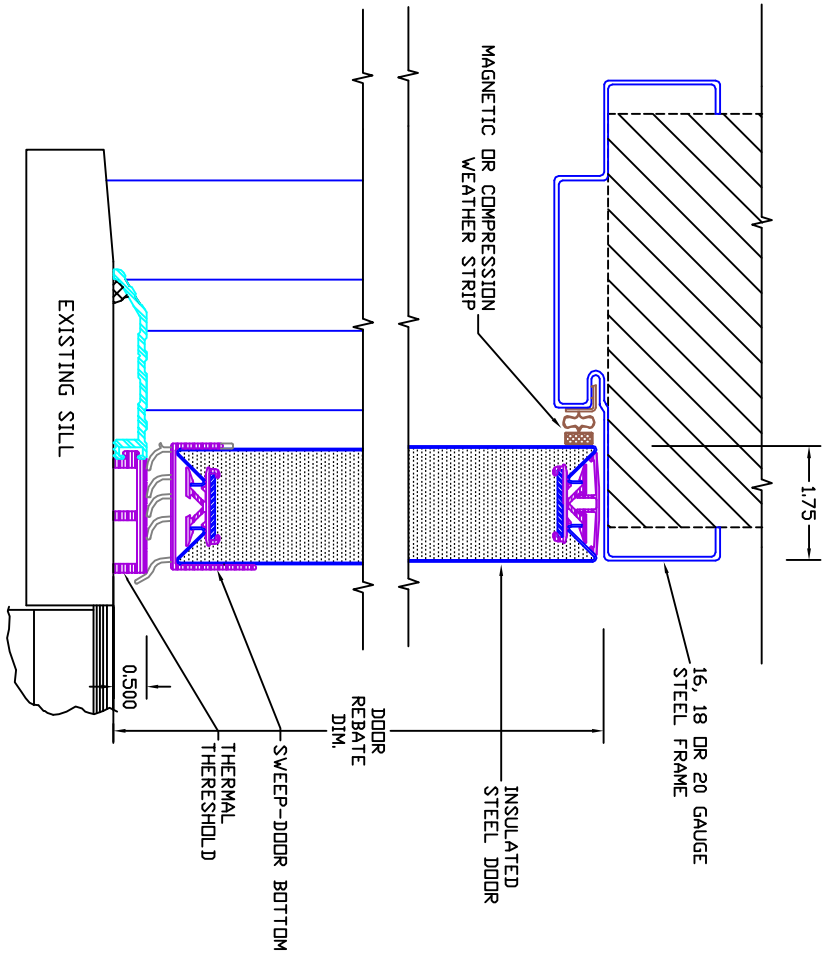

RUSCO MANUFACTURING INC.
DOUBLE DOOR HOLLOW METAL FRAME WITH KERF

HEAD DETAIL

SILL DETAIL

JAMB AND ASTRAGAL DETAIL

HINGE JAMB DETAIL

HINGE JAMB DETAIL