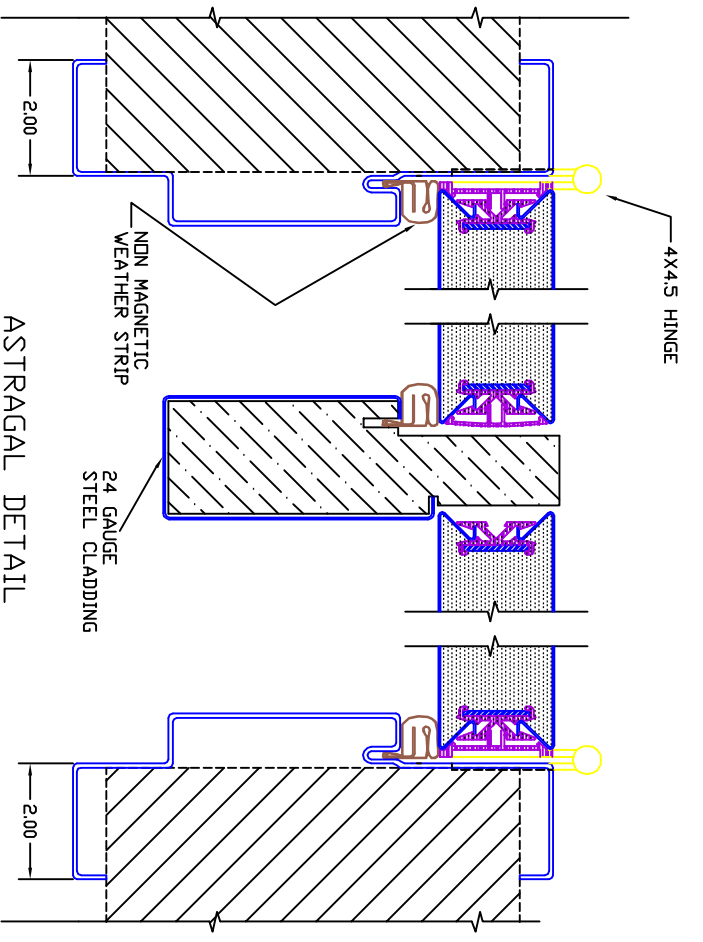

RUSCO MANUFACTURING INC.
DOUBLE DOOR HOLLOW METAL FRAME WITH KERF

HEAD DETAIL

SILL DETAIL

JAMB AND ASTRAGAL DETAIL

HINGE JAMB DETAIL

HINGE JAMB DETAIL